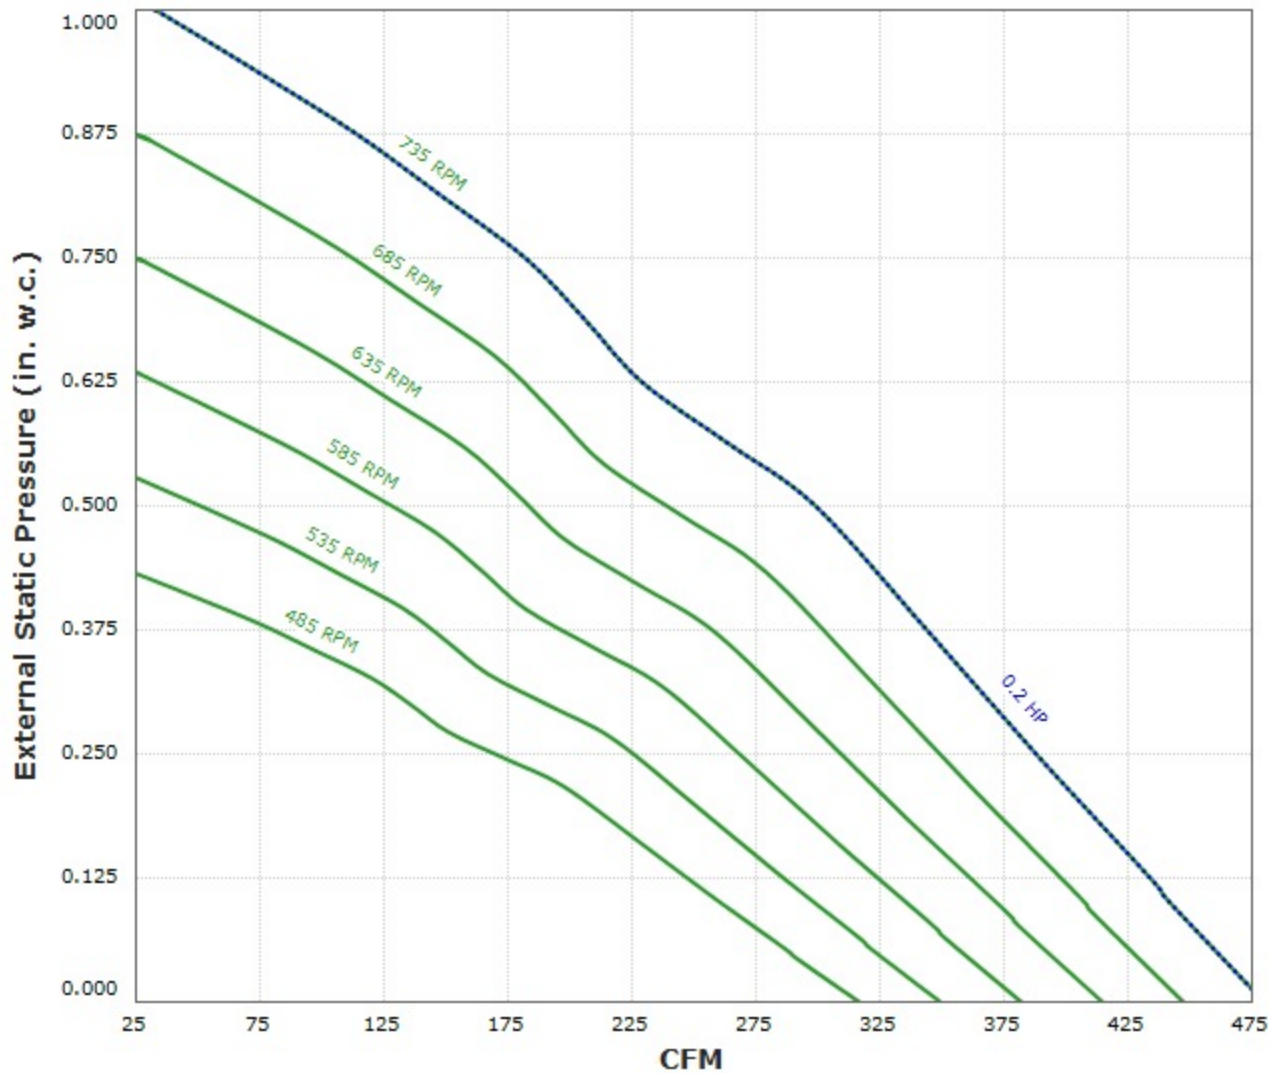

## CFA 400RA Performance Curve

**Max Sizeable RPM = 735 RPM. Curve shown extended beyond this point for reference only.**

Motor Broan 146 W, 120V has an rpm range of 441 to 735.

Performance shown is certified for Installation Type B: Free inlet, Ducted outlet. Performance ratings include the effects of inlet grille and backdraft damper in the airstream. Speed (RPM) shown is nominal. Performance is based on actual speed of test.